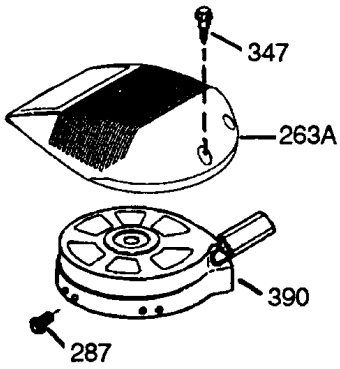

ILLUSTRATION SHOWS TYPICAL PARTS ONLY. ORDER BY PART NUMBER. PARTS NOT LISTED ARE SUPPLIED BY OEM.
VIEW 2 OF 2

12.12.2005 15:46.277

Illustration #2

REF	ITEM #	DESCRIPTION	Q	REMARK
110D	36099	Ground Wire	1	
251	650928	Lock Nut 1/4-20	2	
284	36663	Muffler Deflector	1	
284A	650760	Screw, 8-32 x 3/8"	1	
287	650926	Screw, 8-32 x 21/64"	2	
350	36045	Primer	1	
370A	36261	Lubrication Decal	1	
390	590732	Rewind Starter	1	(NOTE: This engine could hav