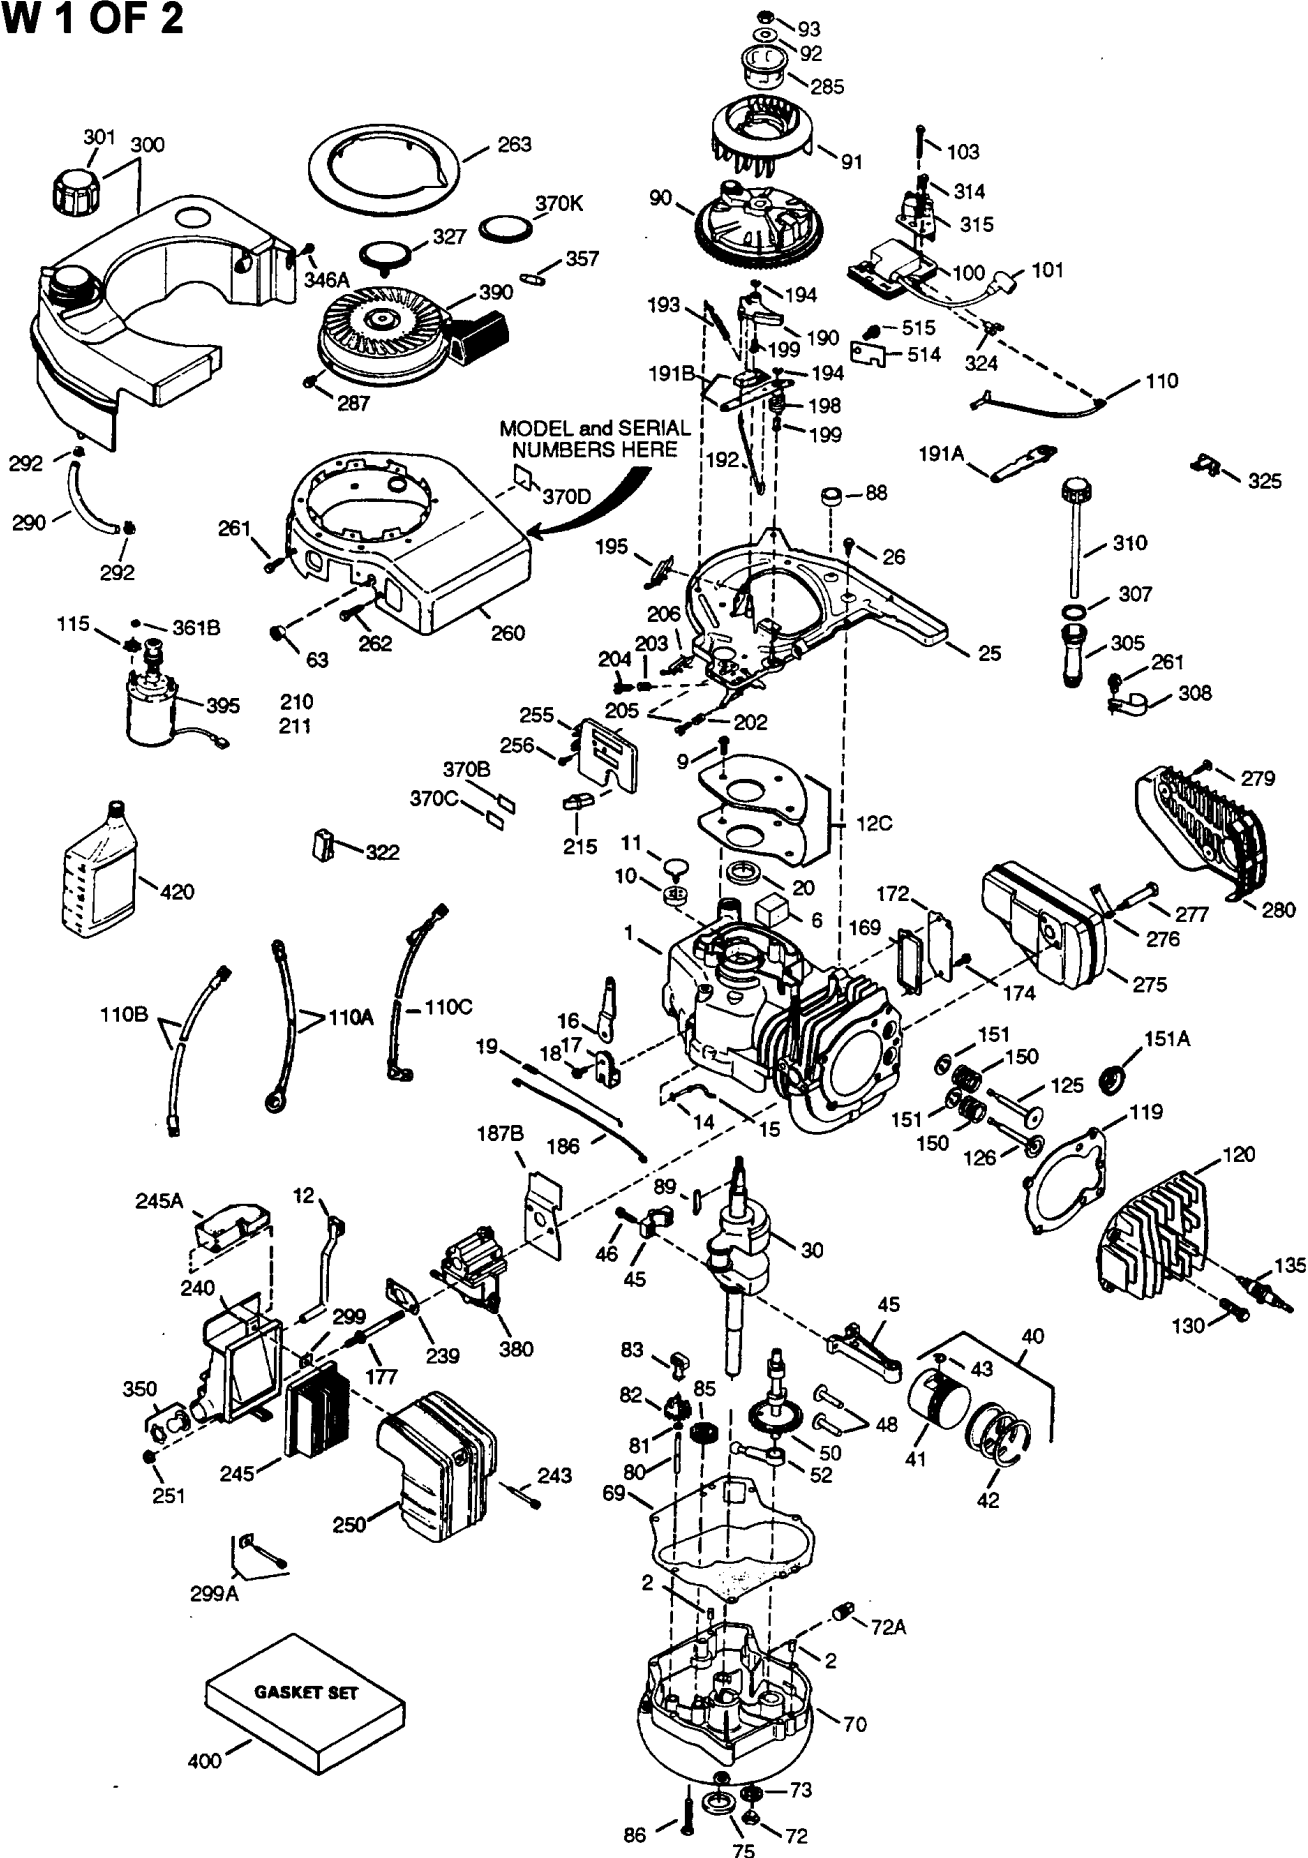

ILLUSTRATION SHOWS TYPICAL PARTS ONLY. ORDER BY PART NUMBER. PARTS NOT LISTED ARE SUPPLIED BY OEM.

VIEW 1 OF 2

12.12.2005 15:46.277

Illustration #1

REF	ITEM #	DESCRIPTION	Q	REMARK
1	36146	Cylinder (Incl. 2,10,20 & 125)	1	
2	27652	Dowel Pin	2	
6	36059	Breather Element	1	
9	590568	Screw, 10-24 x 3/4"	3	
10	36002	Breather Valve Body	1	
11	36003	Check Valve	1	
12	36001	Breather Tube	1	
12C	36005A	* Breather Cover & Gasket	1	
14	28277	Washer	1	
15	36006	Governor Rod (Machined)	1	
16	36008	Governor Lever	1	
17	31335	Governor Lever Clamp	1	
18	650548	Screw, 8-32 x 5/16"	1	
19	36103	Governor Spring	1	
20	36010	Oil Seal	1	
25	36091A	Blower Housing Baffle (Incl.19	1	
26	650802	Screw, 1/4-20 x 5/8"	3	
30	36109	Crankshaft	1	
40	36073	Piston,Pin,Ring Set (Std.)	1	
40	36074	Piston,Pin,Ring Set (.010 OS)	1	
40	36075	Piston,Pin,Ring Set (.020 OS)	1	
41	36070	Piston & Pin Ass'y.(Std.) (Inc	1	
41	36071	Piston & Pin Ass'y.(.010 OS)(I	1	
41	36072	Piston & Pin Ass'y.(.020 OS)(I	1	
42	36076	Ring Set (Std.)	1	
42	36077	Ring Set (.010 OS)	1	
42	36078	Ring Set (.020 OS)	1	
43	20381	Piston Pin Retaining Ring	2	
45	36023A	Connecting Rod Ass'y. (Incl. 4	1	
46	32610A	Connecting Rod Bolt	2	
48	36030	Valve Lifter	2	
50	36031	Camshaft (MCR)	1	
52	29914	Oil Pump Ass'y.	1	
69	36032A	* Mounting Flange Gasket	1	
70	36151	Mounting Flange (Incl. 72 thru	1	
72	30572	Oil Drain Plug (Incl. 73)	1	
72A	28483	Oil Drain Plug	1	
73	28833	Drain Plug Gasket	1	
75	36010	Oil Seal	1	
80	30574A	Governor Shaft	1	
81	30590A	Washer	1	
82	30591	Governor Gear Ass'y. (Incl.81)	1	
83	36057	Governor Spool	1	
85	36034	Idler Gear	1	
86	650924	Screw, 1/4-20 x 1-9/16"	7	
89	611154	Flywheel Key	1	
90	611197	Flywheel (w/ring gear)	1	
92	650815	Belleville Washer	1	
93	650816	Flywheel Nut	1	
100	34443A	Solid State Ignition	1	
101	610118	Spark Plug Cover	1	
103	651007	Screw, Torx T-15, 10-24 x 15/1	2	
110	36230	Ground Wire	1	
110C	36097	Ground Wire	1	
110D	36099	Ground Wire	1	
115	650518	Lock Washer	1	
119	36119	* Cylinder Head Gasket	1	
120	36120	Cylinder Head	1	
125	36471	Exhaust Valve (Std.) (Incl. 15	1	
125	36472	Exhaust Valve (1/32" OS)	1	
126	29314B	Intake Valve (Std.) (Incl. 151	1	
126	29315C	Intake Valve (1/32" OS)	1	
130	6021A	Screw, 5/16-18 x 1-1/2"	7	
135	35395	Resistor Spark Plug (RJ19LM)	1	
150	31672	Valve Spring	2	
151	31673	Lower Valve Spring Cap	2	
151A	40008	Intake Valve Seal	1	
169	27234A	* Valve Spring Box Gasket	1	
172	32755	Valve Spring Box Cover	1	
174	30200	Screw, 10-24 x 9/16"	2