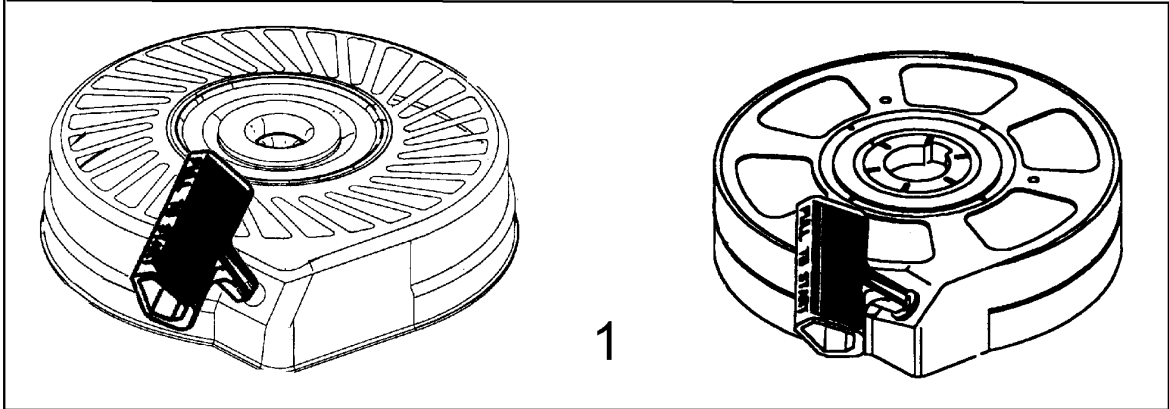

This illustration may not depict actual equipment and is for reference purposes only.

12.12.2005 15:46.277
RS3-590732 Illustration

R	ITEM #	DESCRIPTION	Q
1	590732	Rewind Starter	1
2	590700	Pulley & Rewind Spring Ass'y.	1
3	590774	Repair Kit	1
4	590701	Starter Handle (standard)	1
5	590535	98" Starter Rope (cut to lengt	1

This illustration may not depict actual equipment and is for reference purposes only.

12.12.2005 15:46.277
RS3-590738 Illustration

R	ITEM #	DESCRIPTION	Q
1	590738	Rewind Starter	1
2	590618A	Pulley & Rewind Spring Ass'y	1
3	590772	Repair Kit	1
4	590701	Starter Handle (standard)	1
5	590535	98" Starter Rope (cut to lengt	1