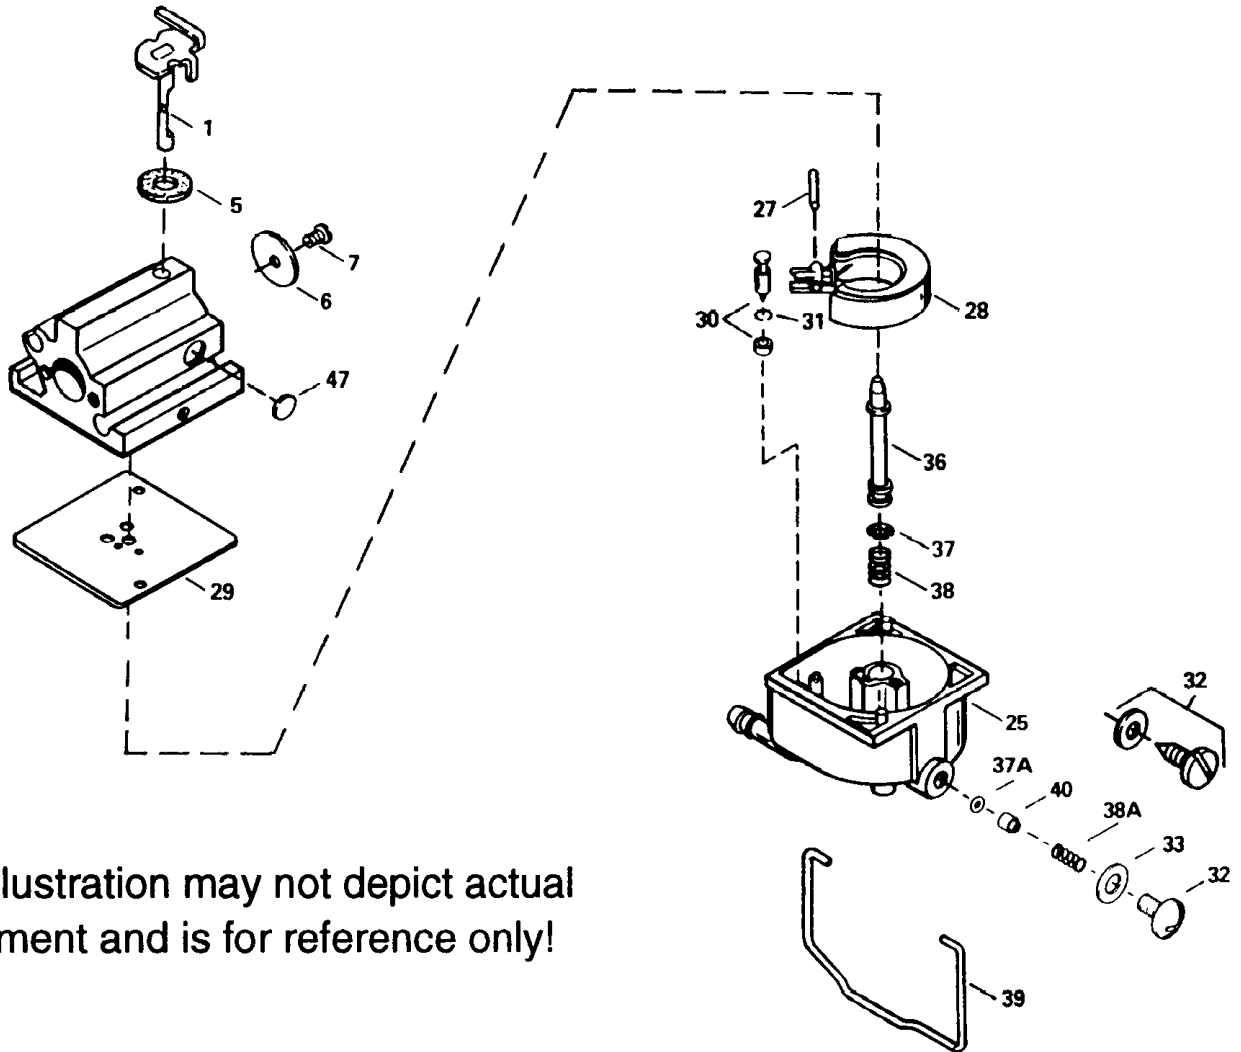

This illustration may not depict actual equipment and is for reference purposes only.

12.12.2005 15:46.277
RS3-590732 Illustration

R	ITEM #	DESCRIPTION	Q
1	590732	Rewind Starter	1
2	590700	Pulley & Rewind Spring Ass'y.	1
3	590774	Repair Kit	1
4	590701	Starter Handle (standard)	1
5	590535	98" Starter Rope (cut to lengt	1

This illustration may not depict actual equipment and is for reference purposes only.

12.12.2005 15:46.277
RS3-590738 Illustration

R	ITEM #	DESCRIPTION	Q
1	590738	Rewind Starter	1
2	590618A	Pulley & Rewind Spring Ass'y	1
3	590772	Repair Kit	1
4	590701	Starter Handle (standard)	1
5	590535	98" Starter Rope (cut to lengt	1

This illustration may not depict actual equipment and is for reference only!

12.12.2005 15:46.277
TEC-632671 Illustration

REF	ITEM #	DESCRIPTION	Q	REMARK
0	632671	Carburetor	1	(Incl. 187B & 239 of Engine P
1	632539	Throttle Shaft & Lever Assembl	1	
5	632593	Dust Seal	1	
6	632541	Throttle Shutter	1	
7	650506	Throttle Shutter Screw	1	
14A	632773	Venturi	1	
25	632675	Float Bowl	1	
25A	730235A	Float Bowl Assembly Repair Kit	1	
27	632544	Float Shaft	1	
28	632543	Float	1	
29	632548	Float Bowl to Body Gasket	1	
30	632551	Inlet Needle, Seat & Seat Reta	1	(Incl. 31)
31	632637	Seat Retainer	1	
32	632672	Bowl Drain Screw	1	
33	632673	Bowl Drain Washer	1	
36	632674	Main Nozzle Tube	1	
37	632547	"O" Ring, Main Nozzle Tube	1	
37A	632547	"O" Ring	1	
38	632545	Spring, Main Nozzle Tube	1	
38A	632545	Spring	1	
39	632549	Float Bowl Retainer	1	
40	632676	Main Fuel Jet	1	
47	632554	Welch Plug, Idle Mixing Well	1	