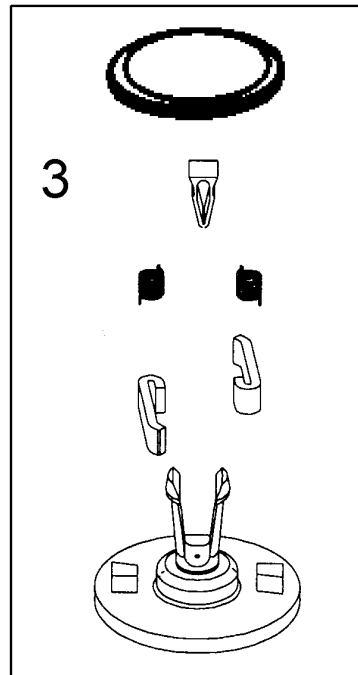

This illustration may not depict actual equipment and is for reference purposes only.

12.12.2005 15:46.277
RS3-590732 Illustration

R	ITEM #	DESCRIPTION	Q
1	590732	Rewind Starter	1
2	590700	Pulley & Rewind Spring Ass'y.	1
3	590774	Repair Kit	1
4	590701	Starter Handle (standard)	1
5	590535	98" Starter Rope (cut to lengt	1

This illustration may not depict actual equipment and is for reference purposes only.

12.12.2005 15:46.277
RS3-590738 Illustration

R	ITEM #	DESCRIPTION	Q
1	590738	Rewind Starter	1
2	590618A	Pulley & Rewind Spring Ass'y	1
3	590772	Repair Kit	1
4	590701	Starter Handle (standard)	1
5	590535	98" Starter Rope (cut to lengt	1

This illustration may not depict actual equipment and is for reference only!

12.12.2005 15:46.277
TEC-632671 Illustration

REF	ITEM #	DESCRIPTION	Q	REMARK
0	632671	Carburetor	1	(Incl. 187B & 239 of Engine P
1	632539	Throttle Shaft & Lever Assembl	1	
5	632593	Dust Seal	1	
6	632541	Throttle Shutter	1	
7	650506	Throttle Shutter Screw	1	
14A	632773	Venturi	1	
25	632675	Float Bowl	1	
25A	730235A	Float Bowl Assembly Repair Kit	1	
27	632544	Float Shaft	1	
28	632543	Float	1	
29	632548	Float Bowl to Body Gasket	1	
30	632551	Inlet Needle, Seat & Seat Reta	1	(Incl. 31)
31	632637	Seat Retainer	1	
32	632672	Bowl Drain Screw	1	
33	632673	Bowl Drain Washer	1	
36	632674	Main Nozzle Tube	1	
37	632547	"O" Ring, Main Nozzle Tube	1	
37A	632547	"O" Ring	1	
38	632545	Spring, Main Nozzle Tube	1	
38A	632545	Spring	1	
39	632549	Float Bowl Retainer	1	
40	632676	Main Fuel Jet	1	
47	632554	Welch Plug, Idle Mixing Well	1	