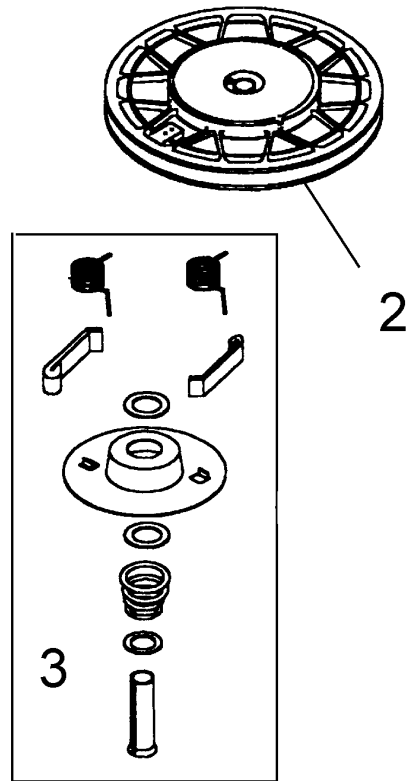

This illustration may not depict actual equipment and is for reference purposes only.

12.12.2005 15:46.277
RS3-590732 Illustration

R	ITEM #	DESCRIPTION	Q
1	590732	Rewind Starter	1
2	590700	Pulley & Rewind Spring Ass'y.	1
3	590774	Repair Kit	1
4	590701	Starter Handle (standard)	1
5	590535	98" Starter Rope (cut to lengt	1

This illustration may not depict actual equipment and is for reference purposes only.

12.12.2005 15:46.277
RS3-590738 Illustration

R	ITEM #	DESCRIPTION	Q
1	590738	Rewind Starter	1
2	590618A	Pulley & Rewind Spring Ass'y	1
3	590772	Repair Kit	1
4	590701	Starter Handle (standard)	1
5	590535	98" Starter Rope (cut to lengt	1

This illustration may not depict actual equipment and is for reference only!

12.12.2005 15:46.277
TEC-632671 Illustration

REF	ITEM #	DESCRIPTION	Q	REMARK
0	632671	Carburetor	1	(Incl. 187B & 239 of Engine P
1	632539	Throttle Shaft & Lever Assembl	1	
5	632593	Dust Seal	1	
6	632541	Throttle Shutter	1	
7	650506	Throttle Shutter Screw	1	
14A	632773	Venturi	1	
25	632675	Float Bowl	1	
25A	730235A	Float Bowl Assembly Repair Kit	1	
27	632544	Float Shaft	1	
28	632543	Float	1	
29	632548	Float Bowl to Body Gasket	1	
30	632551	Inlet Needle, Seat & Seat Reta	1	(Incl. 31)
31	632637	Seat Retainer	1	
32	632672	Bowl Drain Screw	1	
33	632673	Bowl Drain Washer	1	
36	632674	Main Nozzle Tube	1	
37	632547	"O" Ring, Main Nozzle Tube	1	
37A	632547	"O" Ring	1	
38	632545	Spring, Main Nozzle Tube	1	
38A	632545	Spring	1	
39	632549	Float Bowl Retainer	1	
40	632676	Main Fuel Jet	1	
47	632554	Welch Plug, Idle Mixing Well	1	