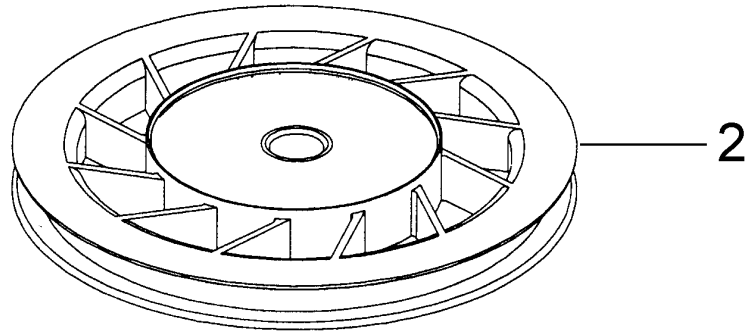

This illustration may not depict actual equipment and is for reference purposes only.

12.12.2005 15:46.277
RS3-590732 Illustration

R	ITEM #	DESCRIPTION	Q
1	590732	Rewind Starter	1
2	590700	Pulley & Rewind Spring Ass'y.	1
3	590774	Repair Kit	1
4	590701	Starter Handle (standard)	1
5	590535	98" Starter Rope (cut to lengt	1

This illustration may not depict actual equipment and is for reference purposes only.

12.12.2005 15:46.277
RS3-590738 Illustration

R	ITEM #	DESCRIPTION	Q
1	590738	Rewind Starter	1
2	590618A	Pulley & Rewind Spring Ass'y	1
3	590772	Repair Kit	1
4	590701	Starter Handle (standard)	1
5	590535	98" Starter Rope (cut to lengt	1

This illustration may not depict actual equipment and is for reference only!

12.12.2005 15:46.277
TEC-632671 Illustration

REF	ITEM #	DESCRIPTION	Q	REMARK
0	632671	Carburetor	1	(Incl. 187B & 239 of Engine P
1	632539	Throttle Shaft & Lever Assembl	1	
5	632593	Dust Seal	1	
6	632541	Throttle Shutter	1	
7	650506	Throttle Shutter Screw	1	
14A	632773	Venturi	1	
25	632675	Float Bowl	1	
25A	730235A	Float Bowl Assembly Repair Kit	1	
27	632544	Float Shaft	1	
28	632543	Float	1	
29	632548	Float Bowl to Body Gasket	1	
30	632551	Inlet Needle, Seat & Seat Reta	1	(Incl. 31)
31	632637	Seat Retainer	1	
32	632672	Bowl Drain Screw	1	
33	632673	Bowl Drain Washer	1	
36	632674	Main Nozzle Tube	1	
37	632547	"O" Ring, Main Nozzle Tube	1	
37A	632547	"O" Ring	1	
38	632545	Spring, Main Nozzle Tube	1	
38A	632545	Spring	1	
39	632549	Float Bowl Retainer	1	
40	632676	Main Fuel Jet	1	
47	632554	Welch Plug, Idle Mixing Well	1	