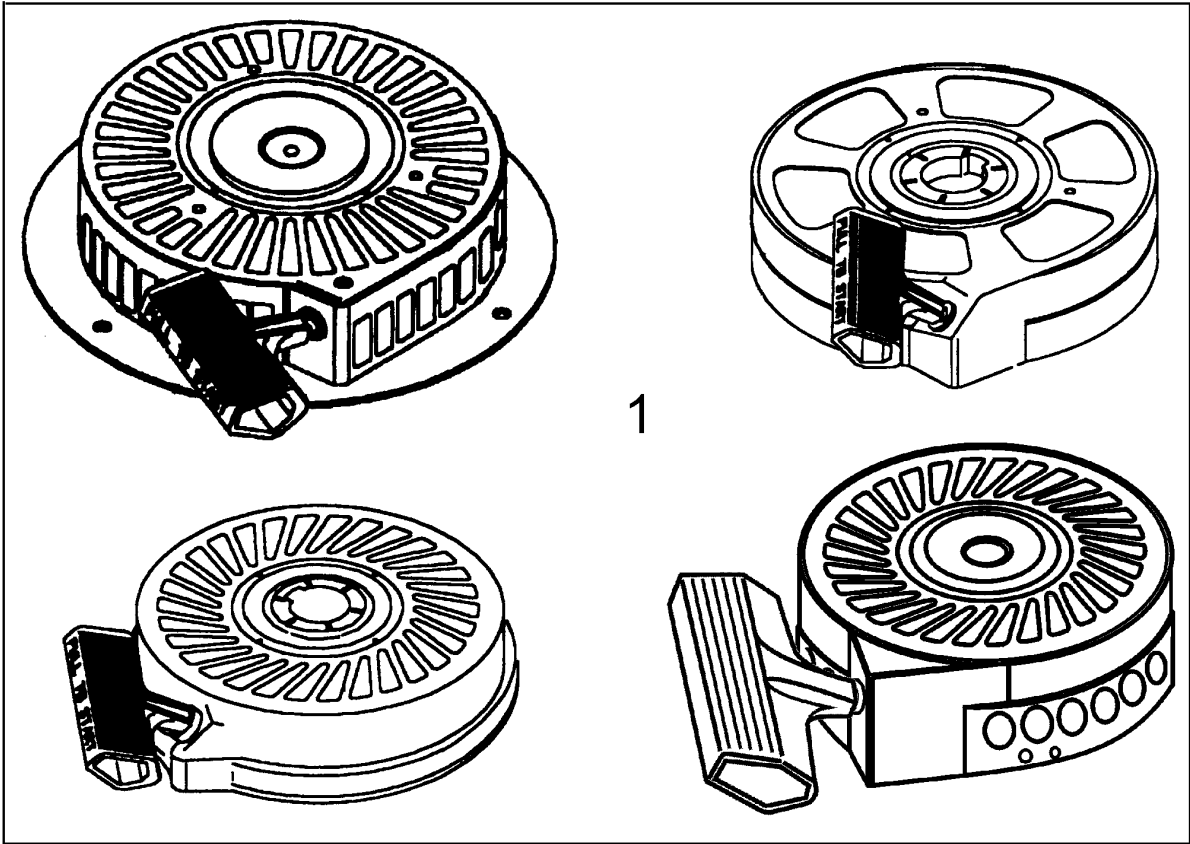

This illustration may not depict actual equipment and is for reference purposes only.

12.12.2005 15:46.277
RS3-590732 Illustration

R	ITEM #	DESCRIPTION	Q
1	590732	Rewind Starter	1
2	590700	Pulley & Rewind Spring Ass'y.	1
3	590774	Repair Kit	1
4	590701	Starter Handle (standard)	1
5	590535	98" Starter Rope (cut to lengt	1

This illustration may not depict actual equipment and is for reference purposes only.

12.12.2005 15:46.277
RS3-590738 Illustration

R	ITEM #	DESCRIPTION	Q
1	590738	Rewind Starter	1
2	590618A	Pulley & Rewind Spring Ass'y	1
3	590772	Repair Kit	1
4	590701	Starter Handle (standard)	1
5	590535	98" Starter Rope (cut to lengt	1

This illustration may not depict actual equipment and is for reference only!

12.12.2005 15:46.277
TEC-632671 Illustration

REF	ITEM #	DESCRIPTION	Q	REMARK
0	632671	Carburetor	1	(Incl. 187B & 239 of Engine P
1	632539	Throttle Shaft & Lever Assembl	1	
5	632593	Dust Seal	1	
6	632541	Throttle Shutter	1	
7	650506	Throttle Shutter Screw	1	
14A	632773	Venturi	1	
25	632675	Float Bowl	1	
25A	730235A	Float Bowl Assembly Repair Kit	1	
27	632544	Float Shaft	1	
28	632543	Float	1	
29	632548	Float Bowl to Body Gasket	1	
30	632551	Inlet Needle, Seat & Seat Reta	1	(Incl. 31)
31	632637	Seat Retainer	1	
32	632672	Bowl Drain Screw	1	
33	632673	Bowl Drain Washer	1	
36	632674	Main Nozzle Tube	1	
37	632547	"O" Ring, Main Nozzle Tube	1	
37A	632547	"O" Ring	1	
38	632545	Spring, Main Nozzle Tube	1	
38A	632545	Spring	1	
39	632549	Float Bowl Retainer	1	
40	632676	Main Fuel Jet	1	
47	632554	Welch Plug, Idle Mixing Well	1	